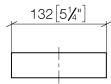

Reserve tissue holder - Chrome

MEM

83 590 780

- width 132mm
- height 35 mm
- 116mm projection

Fits: MEM, CYO

	Chrome	83 590 780-00
	Brushed Platinum	83 590 780-06
	Platinum	83 590 780-08
	Dark Chrome	83 590 780-19
	Brushed Durabronze (23kt Gold)	83 590 780-28
	Brushed Champagne (22kt Gold)	83 590 780-46
	Champagne (22kt Gold)	83 590 780-47
	Brushed Dark Platinum	83 590 780-99

Reserve tissue holder - Chrome

MEM

83 590 780

mm [inches]

83 590 780

Parts for other finishes can be found here: Brushed Platinum

Spare parts list

No.	Item Number	Name	Quantity used	Delivery time
1	05 17 20 718 00 90	fixing set	1	2
2	90 31 11 112 00 90	pin	1	2