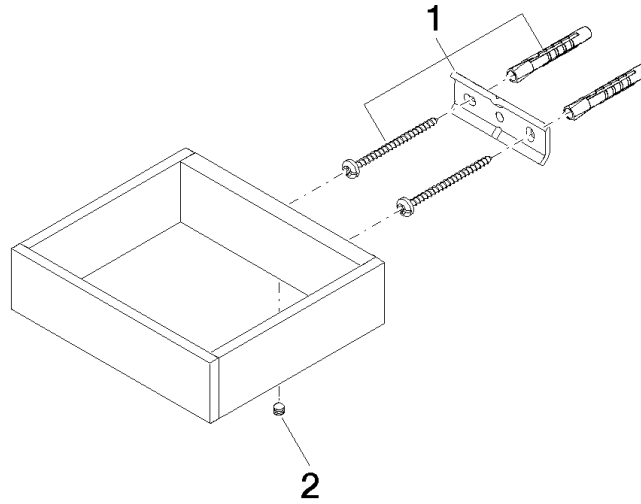

Reserve tissue holder - Chrome

MEM

83 590 780

mm [inches]

83 590 780

Parts for other finishes can be found here: Brushed Platinum

Spare parts list

No.	Item Number	Name	Quantity used	Delivery time
1	05 17 20 718 00 90	fixing set	1	2
2	90 31 11 112 00 90	pin	1	2