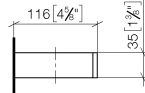

Reserve tissue holder - Chrome

MEM

83 590 780

- width 132mm
- height 35 mm
- 116mm projection

Fits: MEM, CYO

	Chrome	83 590 780-00
	Brushed Platinum	83 590 780-06
	Platinum	83 590 780-08
	Dark Chrome	83 590 780-19
	Brushed Durabronze (23kt Gold)	83 590 780-28
	Brushed Champagne (22kt Gold)	83 590 780-46
	Champagne (22kt Gold)	83 590 780-47
	Brushed Dark Platinum	83 590 780-99

Reserve tissue holder - Chrome

MEM

83 590 780

mm [inches]

83 590 780

Parts for other finishes can be found here: Brushed Platinum

Spare parts list

No.	Item Number	Name	Quantity used	Delivery time
1	05 17 20 718 00 90	fixing set	1	2
2	90 31 11 112 00 90	pin	1	2